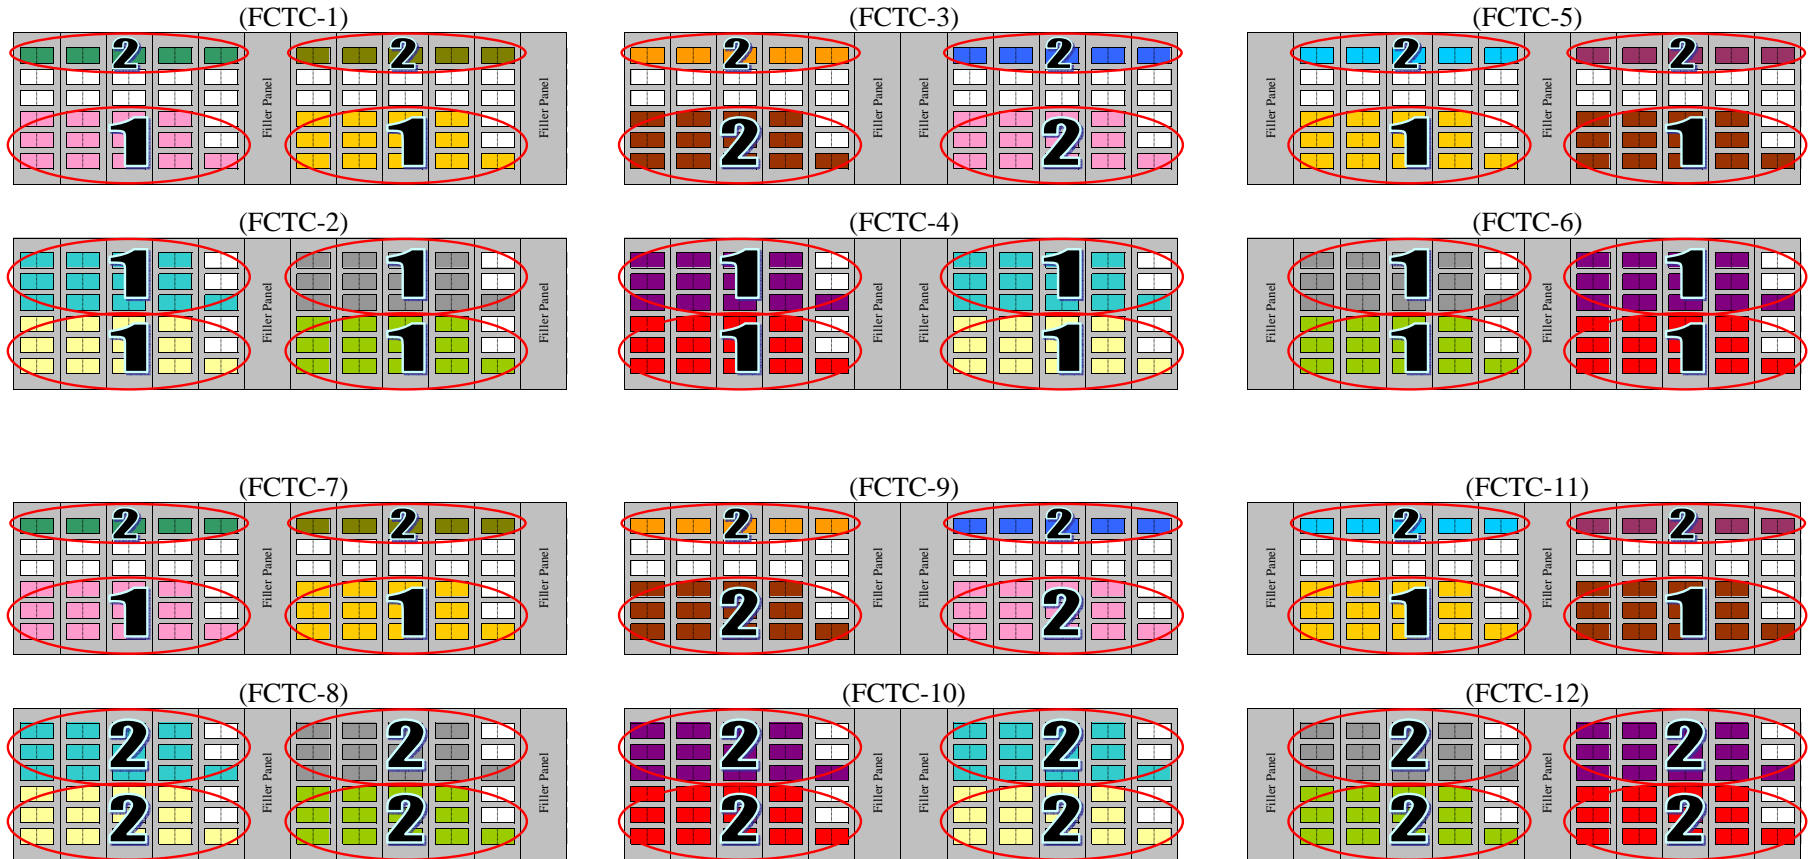

Patch Cable Lengths by Region in Meters (LC-LC)

DAQ FED Crate Patch Cables (USC55 end only)

By Regions

Crate Region	Type	Count	Length
1 a	GbE	5	2.0 m
1 b	DAQ	13	1.0 m
1 c	GbE	5	2.0 m
1 d	DAQ	13	1.0 m
2 a	DAQ	13	1.0 m
2 b	DAQ	13	1.0 m
2 c	DAQ	13	1.0 m
2 d	DAQ	13	1.0 m
3 a	GbE	5	2.0 m
3 b	DAQ	13	2.0 m
3 c	GbE	5	2.0 m
3 d	DAQ	13	2.0 m
4 a	DAQ	13	1.0 m
4 b	DAQ	13	1.0 m
4 c	DAQ	13	1.0 m
4 d	DAQ	13	1.0 m
5 a	GbE	5	2.0 m
5 b	DAQ	13	1.0 m
5 c	GbE	5	2.0 m
5 d	DAQ	13	1.0 m
6 a	DAQ	13	1.0 m
6 b	DAQ	13	1.0 m
6 c	DAQ	13	1.0 m
6 d	DAQ	13	1.0 m
7 a	GbE	5	2.0 m
7 b	DAQ	13	1.0 m
7 c	GbE	5	2.0 m
7 d	DAQ	13	1.0 m
8 a	DAQ	13	2.0 m
8 b	DAQ	13	2.0 m
8 c	DAQ	13	2.0 m
8 d	DAQ	13	2.0 m
9 a	GbE	5	2.0 m
9 b	DAQ	13	2.0 m
9 c	GbE	5	2.0 m
9 d	DAQ	13	2.0 m
10 a	DAQ	13	2.0 m
10 b	DAQ	13	2.0 m
10 c	DAQ	13	2.0 m
10 d	DAQ	13	2.0 m
11 a	GbE	5	2.0 m
11 b	DAQ	13	1.0 m
11 c	GbE	5	2.0 m
11 d	DAQ	13	1.0 m
12 a	DAQ	13	2.0 m
12 b	DAQ	13	2.0 m
12 c	DAQ	13	2.0 m
12 d	DAQ	13	2.0 m

Totals

Length	1.0 m	2.0 m	Total
Min. Required	260	268	528
Spares	20	32	52
Total	280	300	580